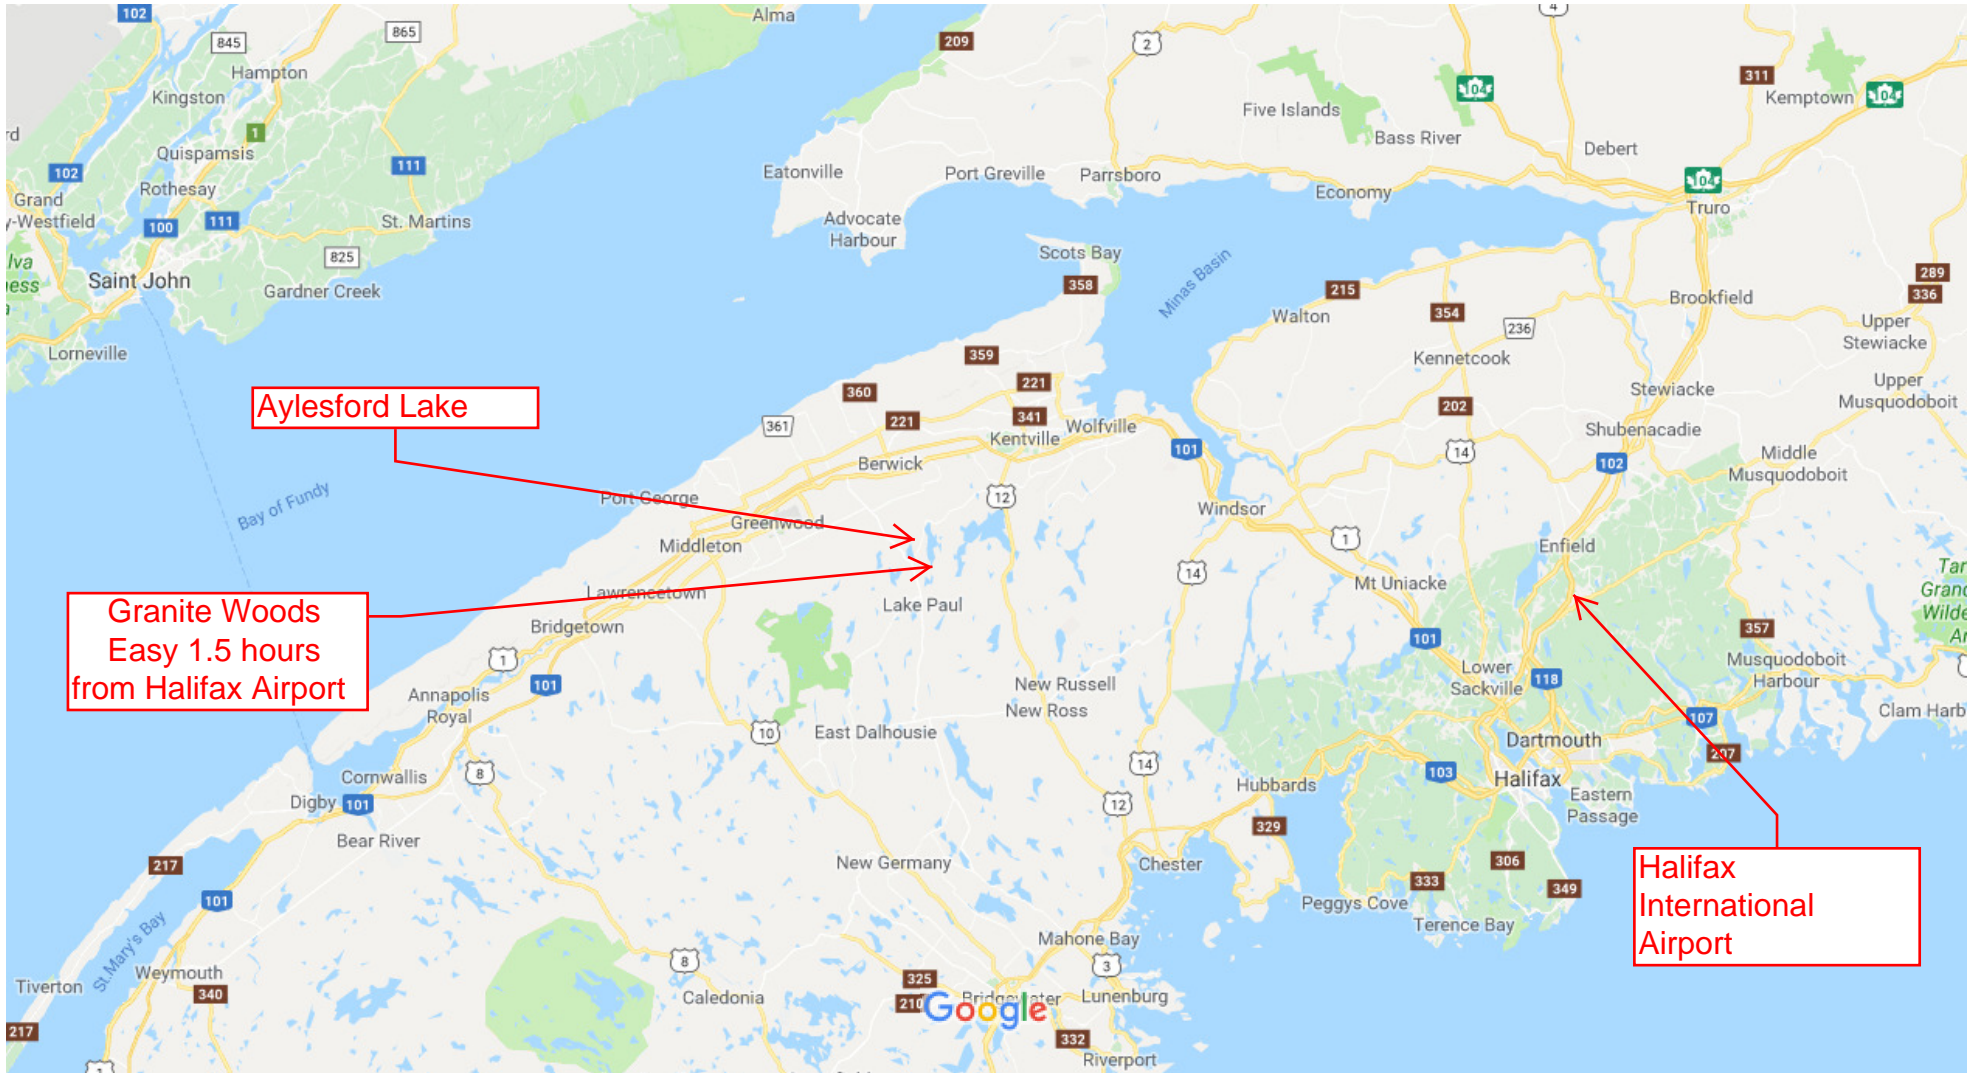

Google Maps Aylesford & Loon Lakes in Nova Scotia, Canada

Map data ©2018 Google 20 km