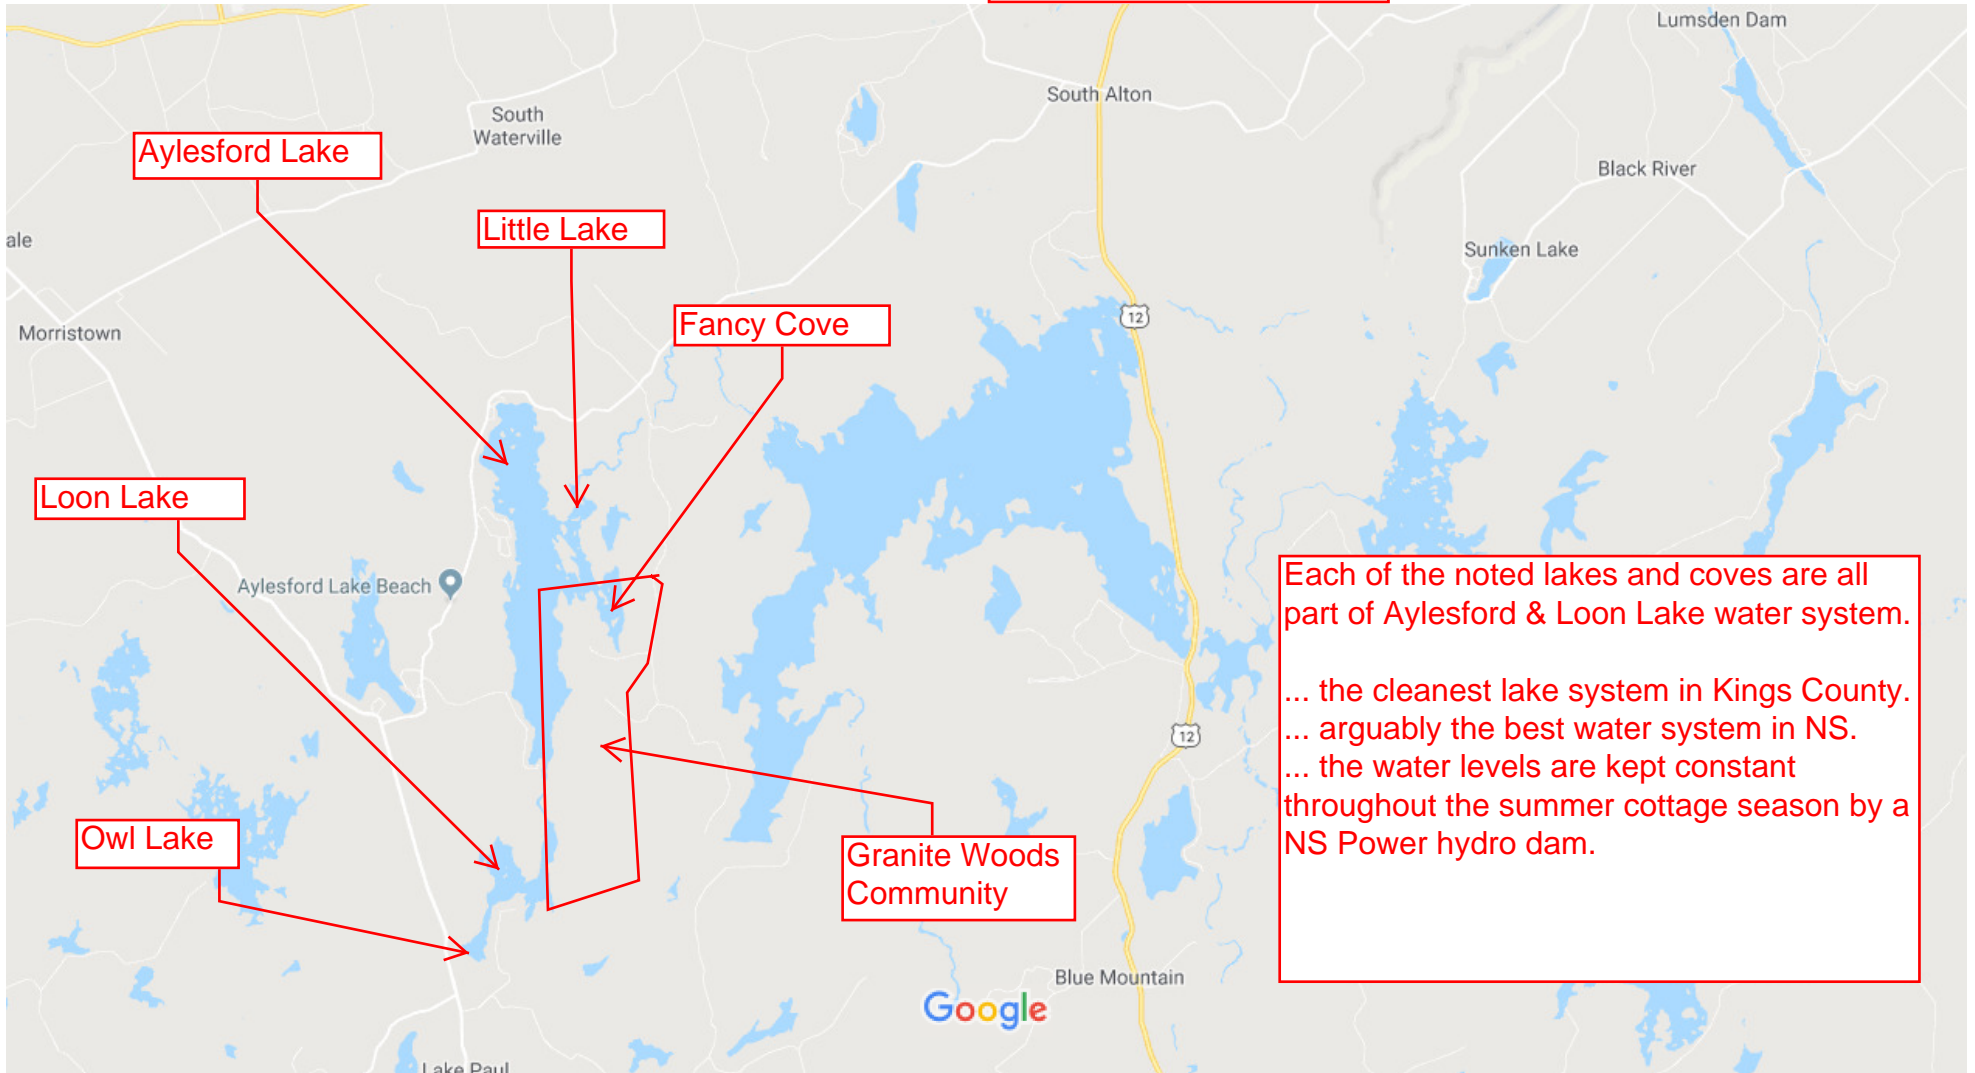

Google Maps

To Hwy 101 and Kentville

Each of the noted lakes and coves are all part of Aylesford & Loon Lake water system.
... the cleanest lake system in Kings County.
... arguably the best water system in NS.
... the water levels are kept constant throughout the summer cottage season by a NS Power hydro dam.

Map data ©2018 Google 2 km